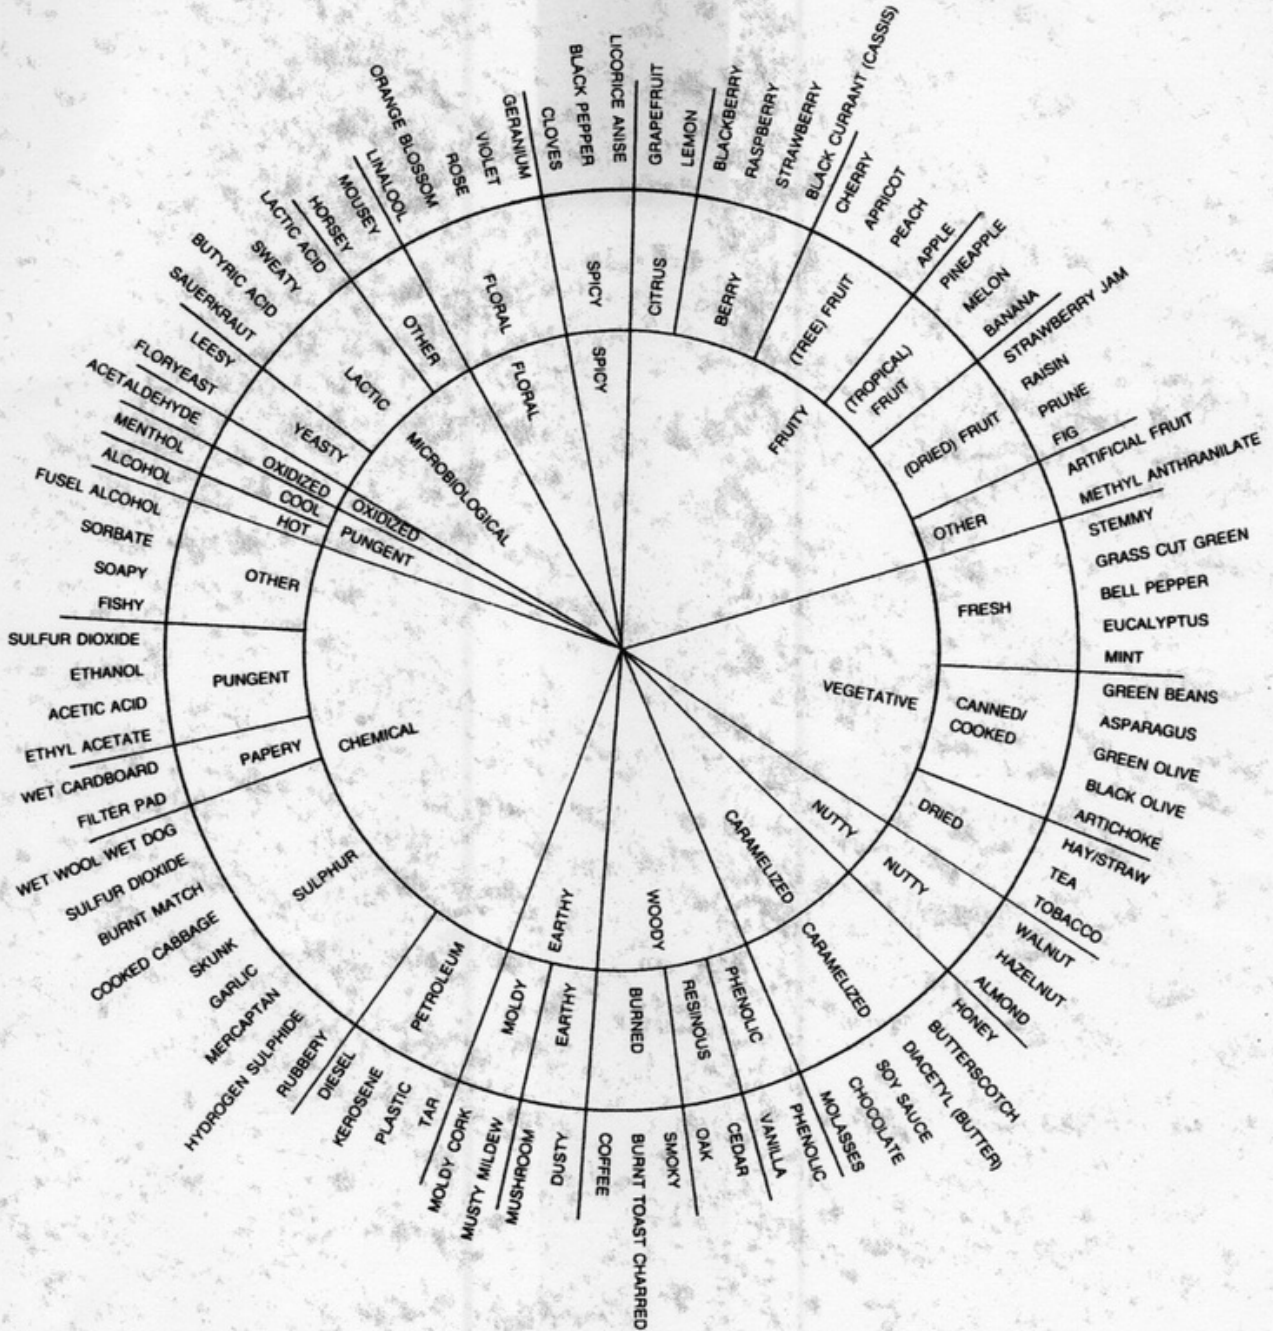

WINE AROMA WHEEL

The wine aroma wheel was designed to clarify and assist in recognizing the standard wine aromas.

Start in the centre with recognition of the main wine aroma characteristics. Proceed outward to further enhance aroma description and detail.

ANNAPOLIS VALLEY VINTNERS